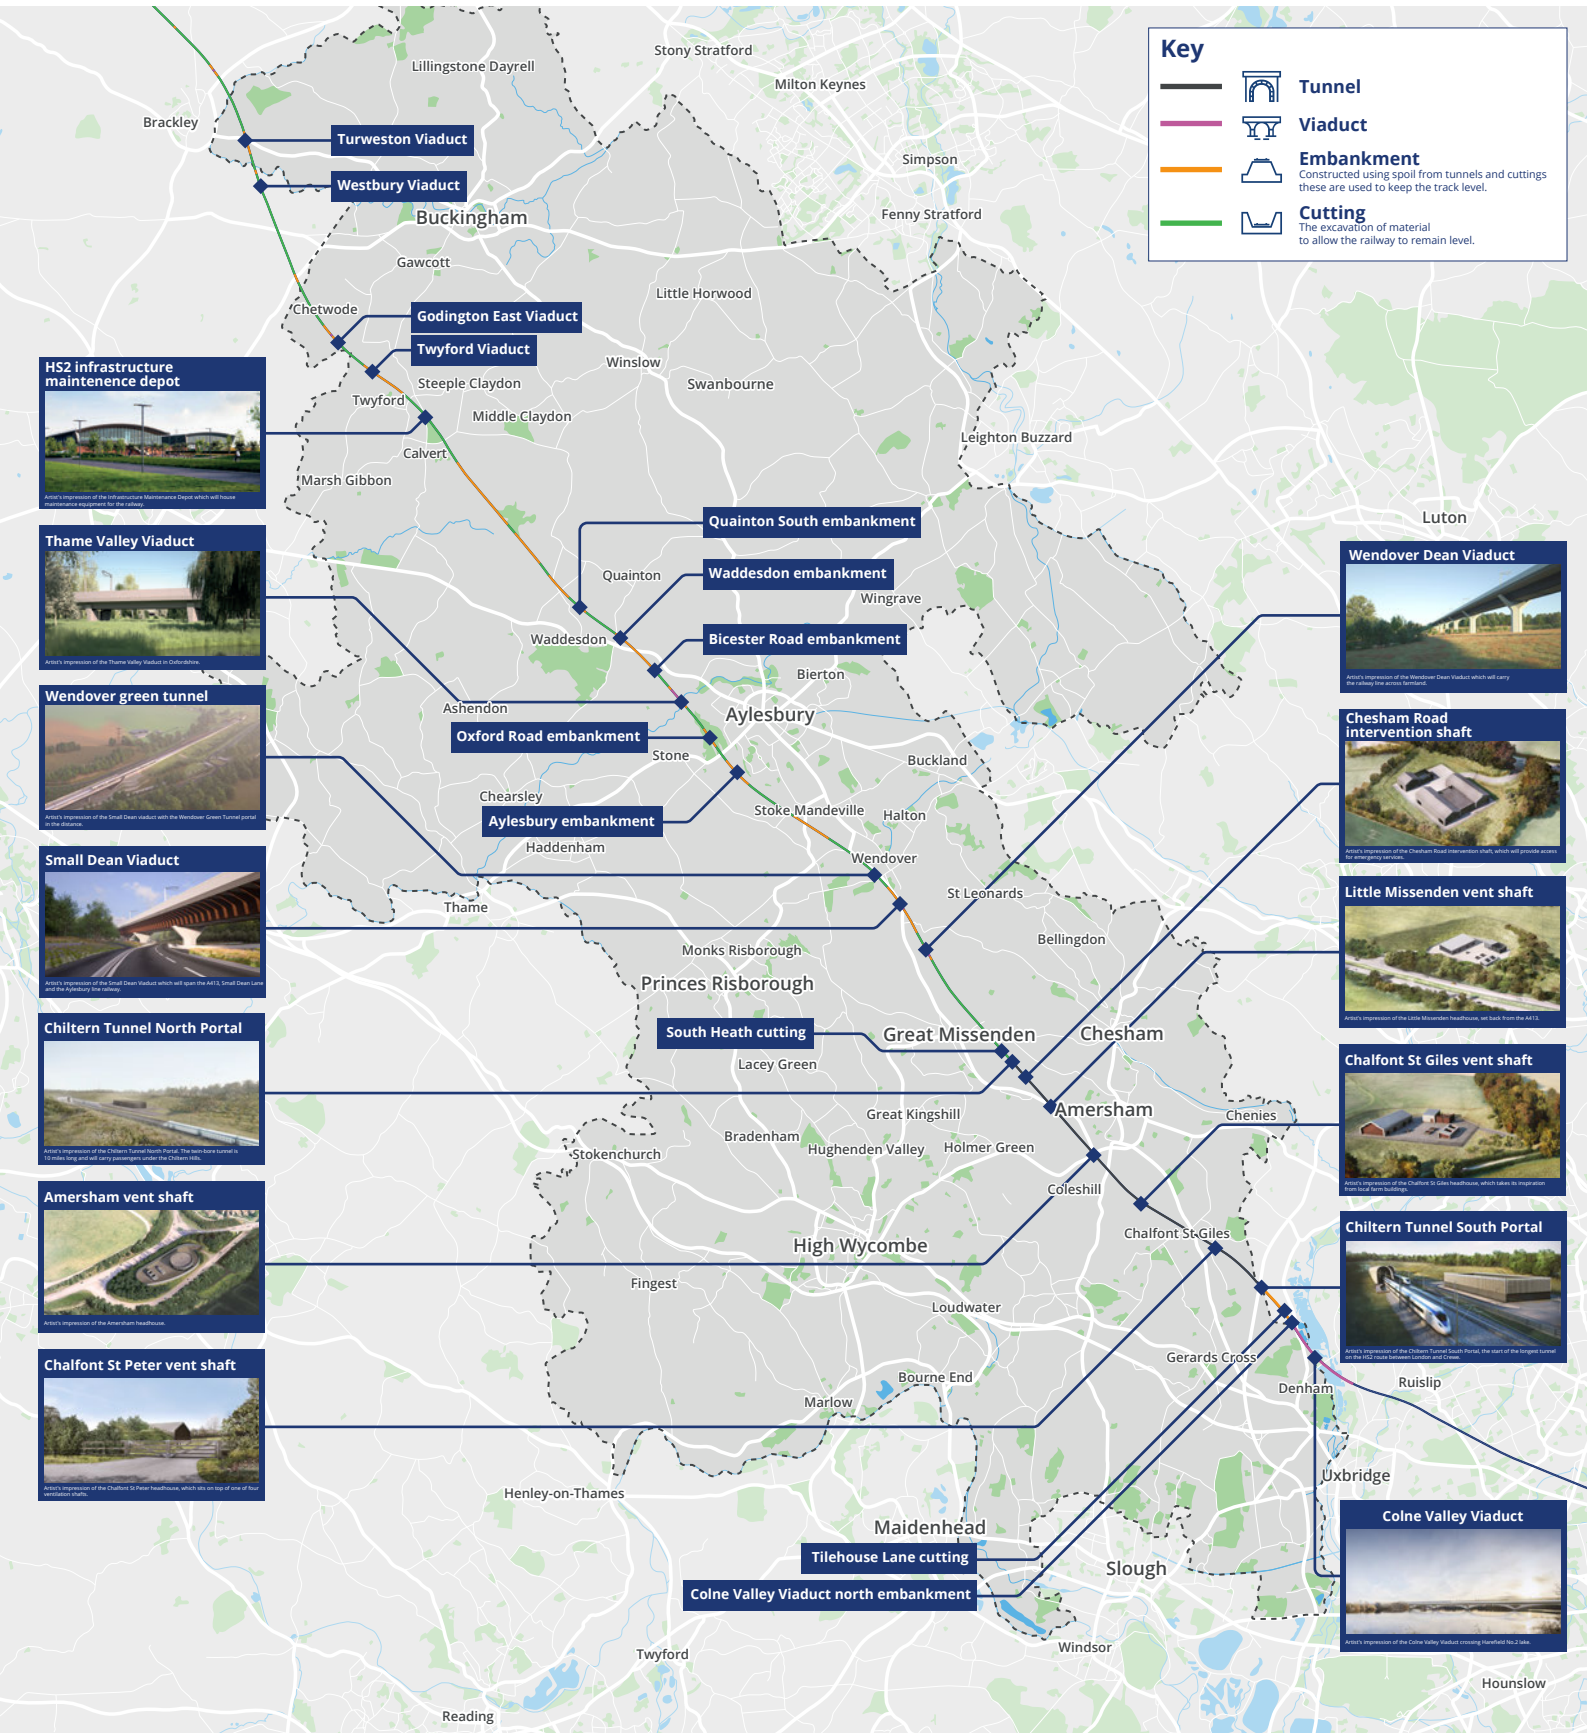

HS2 in Buckinghamshire

The HS2 route in Buckinghamshire will travel through the Chalfonts, Central Chilterns, to the south-west of Aylesbury and across north-east Oxfordshire. On this map you can see where the route will go and what it will look like when it's built. You can find out more about our construction at hs2inbucksandox.co.uk

To keep up to date with what is happening in your area, visit:
www.hs2inyourarea.co.uk