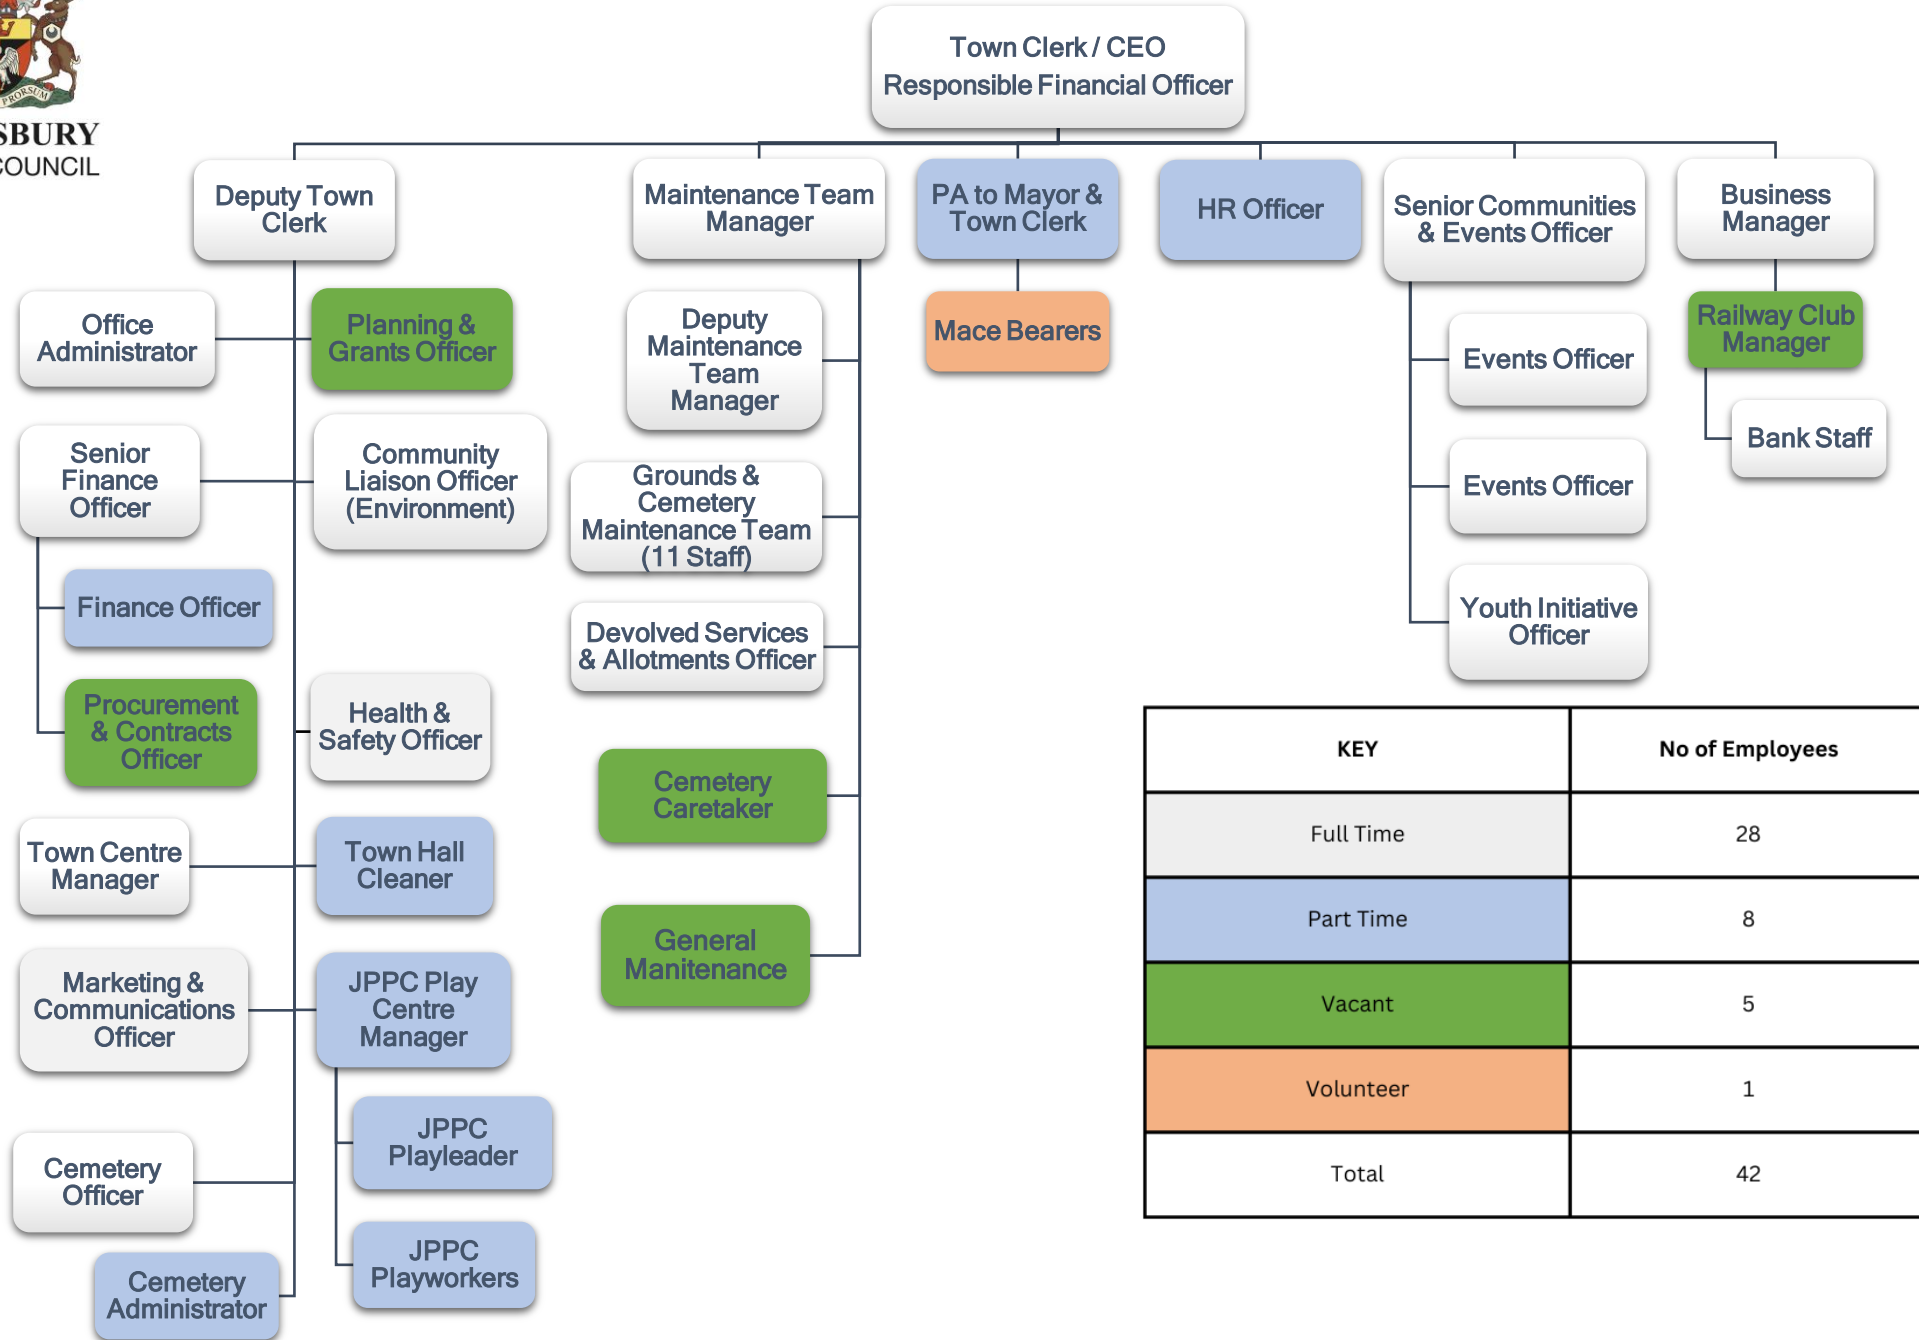

**AYLESBURY**  
TOWN COUNCIL

# Organisational Chart 2024

KEY	No of Employees
Full Time	28
Part Time	8
Vacant	5
Volunteer	1
<b>Total</b>	<b>42</b>